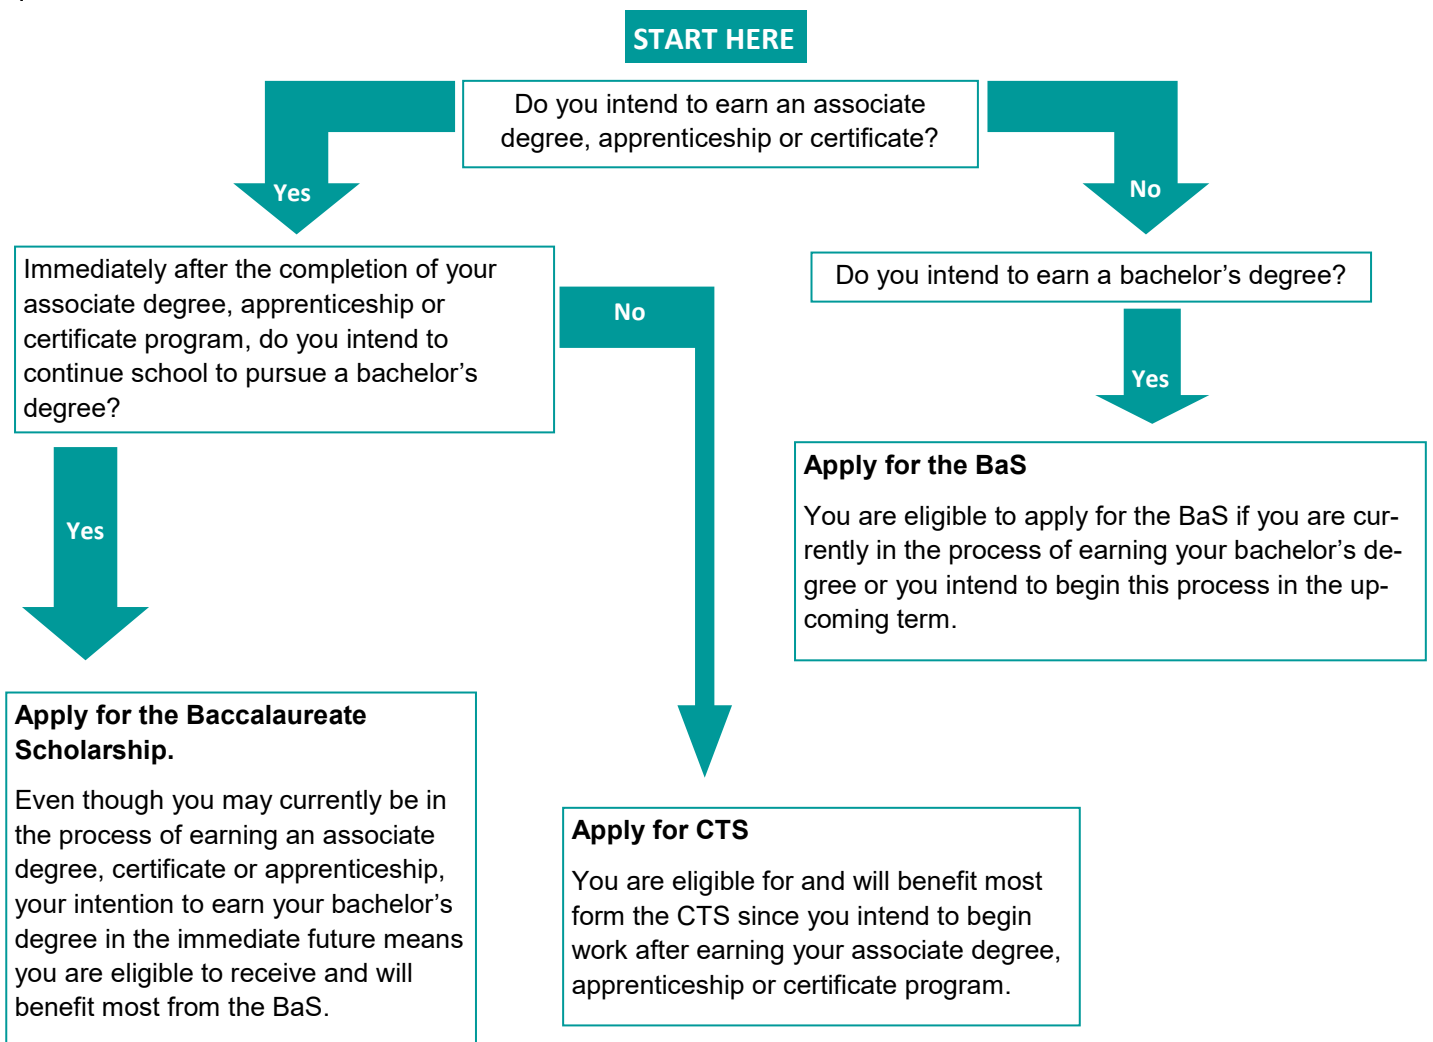

WSOS Offers Two Pathways to High-Demand Careers in Washington State

Interested in a career in the trades, STEM or health care? Find the scholarship that will best fit your academic pathway.

The Baccalaureate Scholarship (BaS) is for students who ultimately want to earn a bachelor's degree. The Career and Technical Scholarship (CTS) is for those pursuing a certificate, apprenticeship or associate degree and who intend to begin work in their field of study immediately after earning their credential.

WSOS acknowledges that academic pathways are unique, they may change and many people earn multiple credentials. The chart below will help Scholars determine the scholarship they can benefit from most based on their current academic plans. Please contact us at awards@waopportunityscholarship.org if you still have questions.

WASHINGTON STATE
OPPORTUNITY
SCHOLARSHIP

BACCALAUREATE

WASHINGTON STATE
OPPORTUNITY
SCHOLARSHIP

CAREER & TECHNICAL